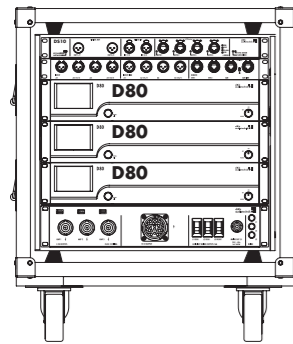

# The GSL System cables and adapters MC8 / MC24

**Z5576**  
6x D80 Touring rack  
OUT: 2x LKA 25 / 6 x NL8

**Z5570 / Z5571**  
3x D80 Touring rack  
OUT: 1x LKA 25 / 3 x NL8

**Z2710 D80 amplifier**  
OUT: 1 x NL8