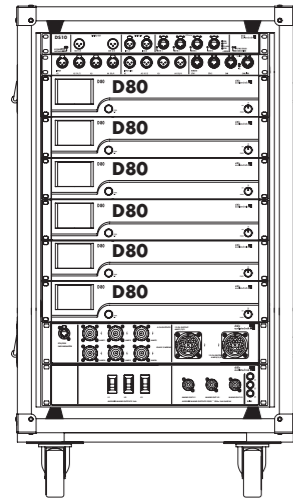

# The GSL System cables and adapters MC8 / MC24

**Z5576**  
6x D80 Touring rack  
OUT: 2x LKA 25 / 6 x NL8

**Z5570 / Z5571**  
3x D80 Touring rack  
OUT: 1x LKA 25 / 3 x NL8

**Z2710 D80 amplifier**  
OUT: 1 x NL8